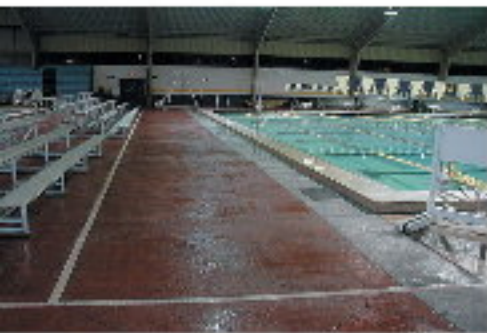

Renew-Crete® Systems

- Easy Maintenance
- Slip Resistant
- Added Value and Curb appeal
- Great for all Climates
- Exceptional Durability
- Oil, Rust & Mildew Resistant
- Large Color Selection
- Colors will not fade
- Many styles to choose from
- Best Quality Materials Used

Decorative Concrete never looked so good!
A full range of Decorative Concrete Applications
to fit any budget, installed by Factory-Trained,
Quality-Minded Professionals!

Renew-Crete Spray Coat For New or Old Concrete!

Industrial-Commercial-Residential-Driveways
Pool Decks-Patios-Walkways and more!

Many more styles to choose from...

CALL TODAY FOR A FREE CONSULTATION